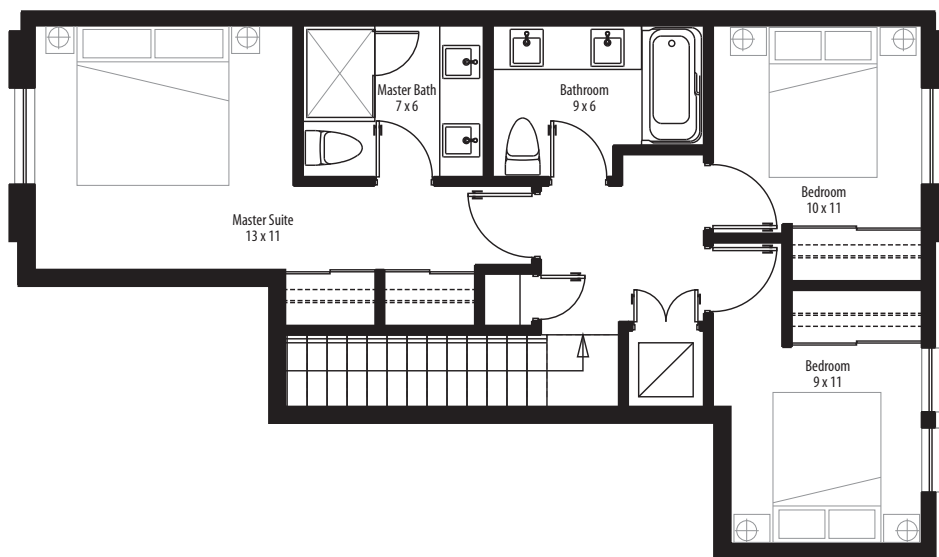

δ The Delta II

First Floor

Second Floor

Third Floor

Liveable Area

First Floor:	106 SQ FT
Second Floor:	646 SQ FT
Third Floor:	639 SQ FT
Total:	1,391 SQ FT

all floor dimensions are approximate

This is not an offering for sale. This can only be done with the submission of a Disclosure Statement
Dimensions and areas are approximate and are subject to change. The developer reserves the right to modify floorplans at any time.