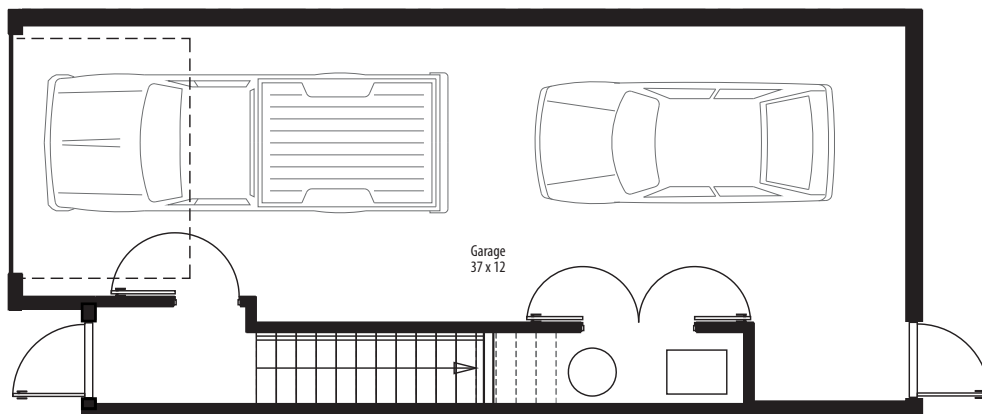

δ The Delta II

First Floor

Second Floor

Third Floor

Liveable Area

First Floor:	106 SQ FT
Second Floor:	646 SQ FT
Third Floor:	639 SQ FT
Total:	1,391 SQ FT

all floor dimensions are approximate

This is not an offering for sale. This can only be done with the submission of a Disclosure Statement
Dimensions and areas are approximate and are subject to change. The developer reserves the right to modify floorplans at any time.