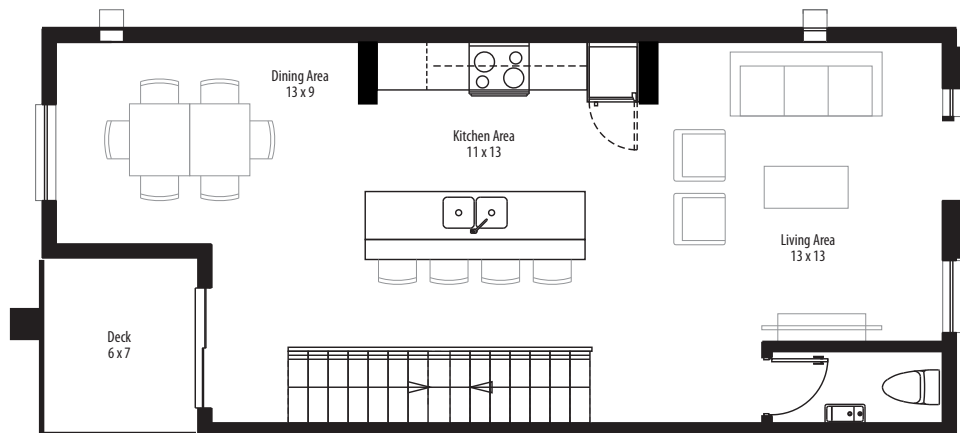

δ The Delta II

First Floor

Second Floor

Third Floor

Liveable Area

First Floor:	106 SQ FT
Second Floor:	646 SQ FT
Third Floor:	639 SQ FT
Total:	1,391 SQ FT

all floor dimensions are approximate

This is not an offering for sale. This can only be done with the submission of a Disclosure Statement
Dimensions and areas are approximate and are subject to change. The developer reserves the right to modify floorplans at any time.